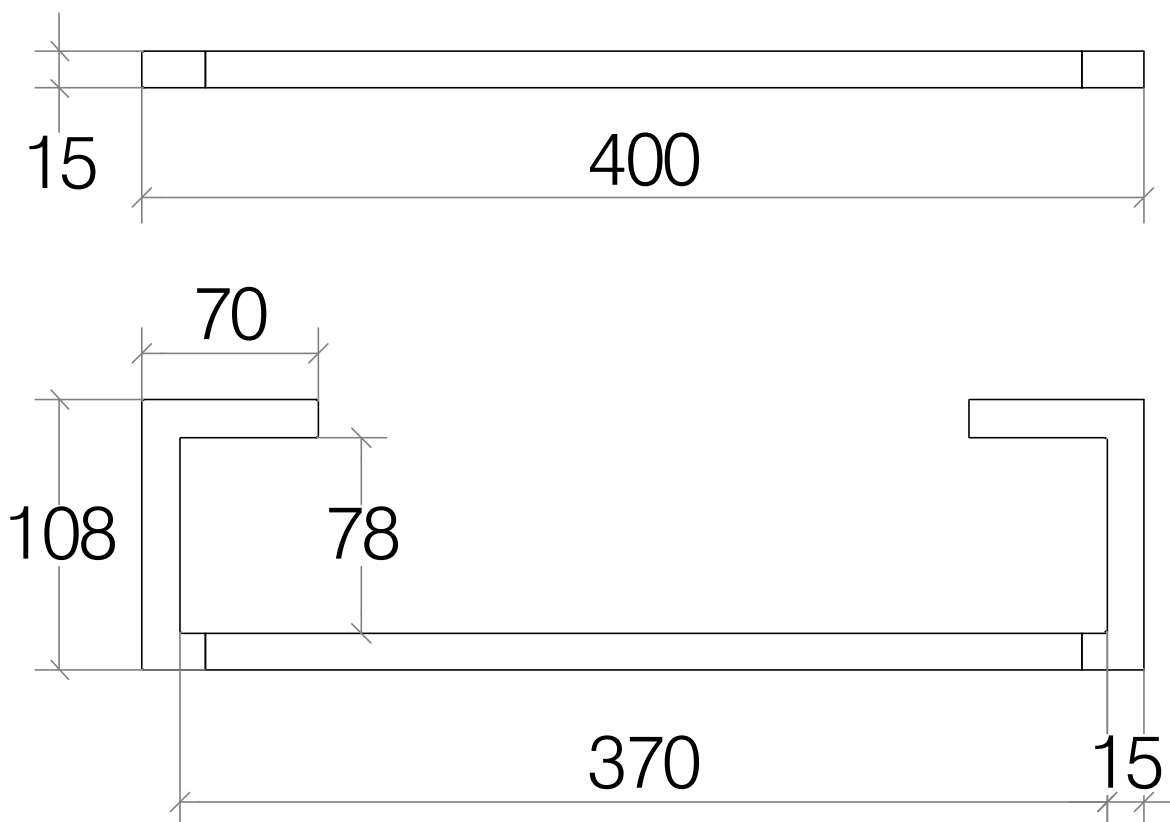

Portasalviette 400 mm  
Towel rail 400 mm

PESO / WEIGHT: kg 0,58

## SPARE PARTS

# GRELA 51705