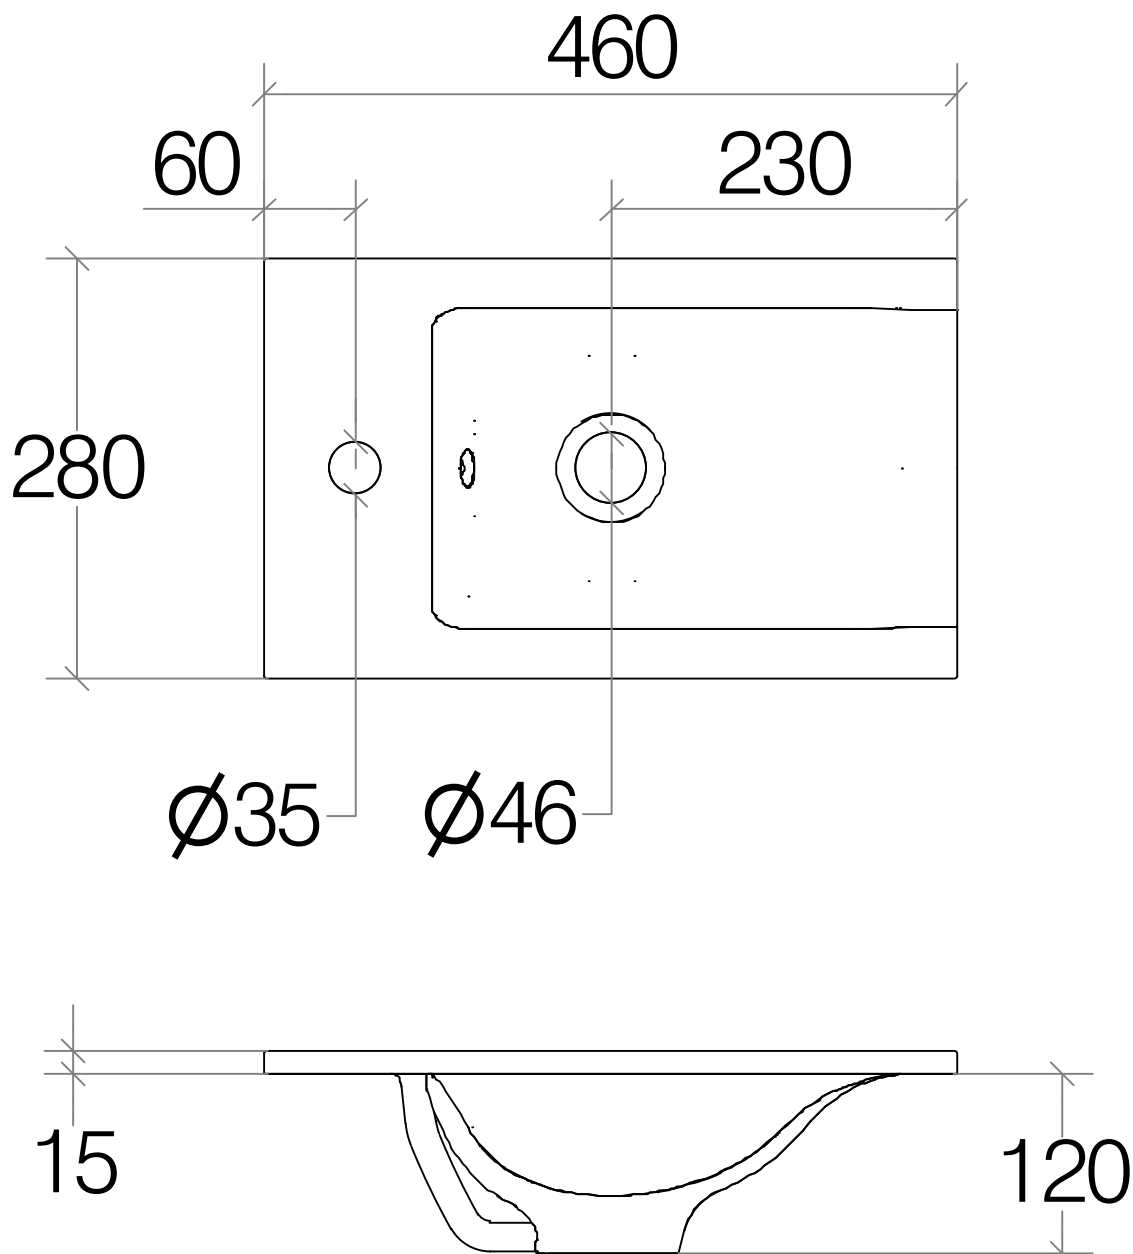

Lavamani con foro rubinetto per base sospesa SMALL
Washbasin with mixer hole for SMALL unit

FINISHINGS

53570.26 - bianco - white | opaco matte

SPARE PARTS

GRELA 53570

lineabeta®