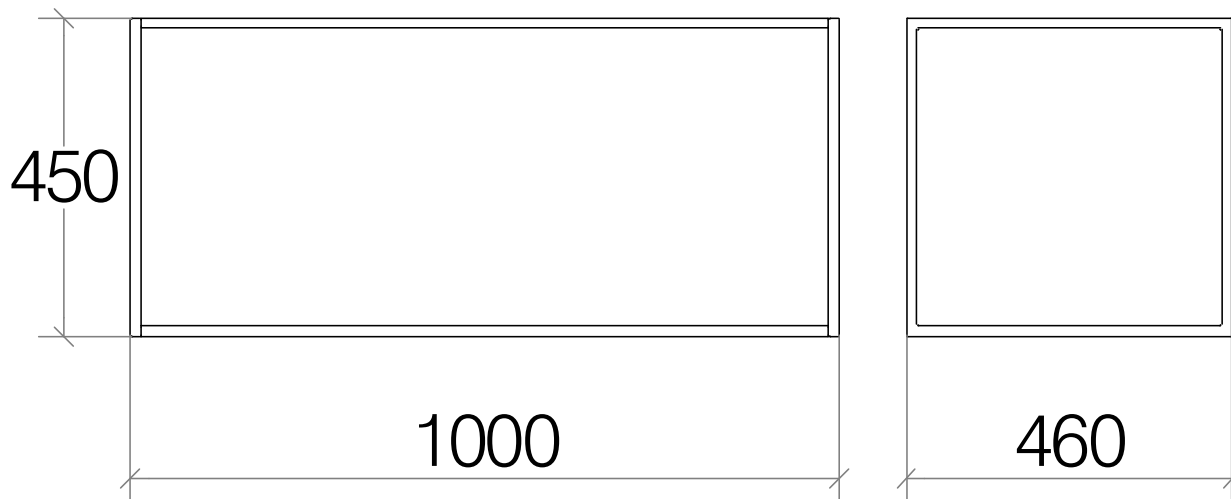

SPARE PARTS